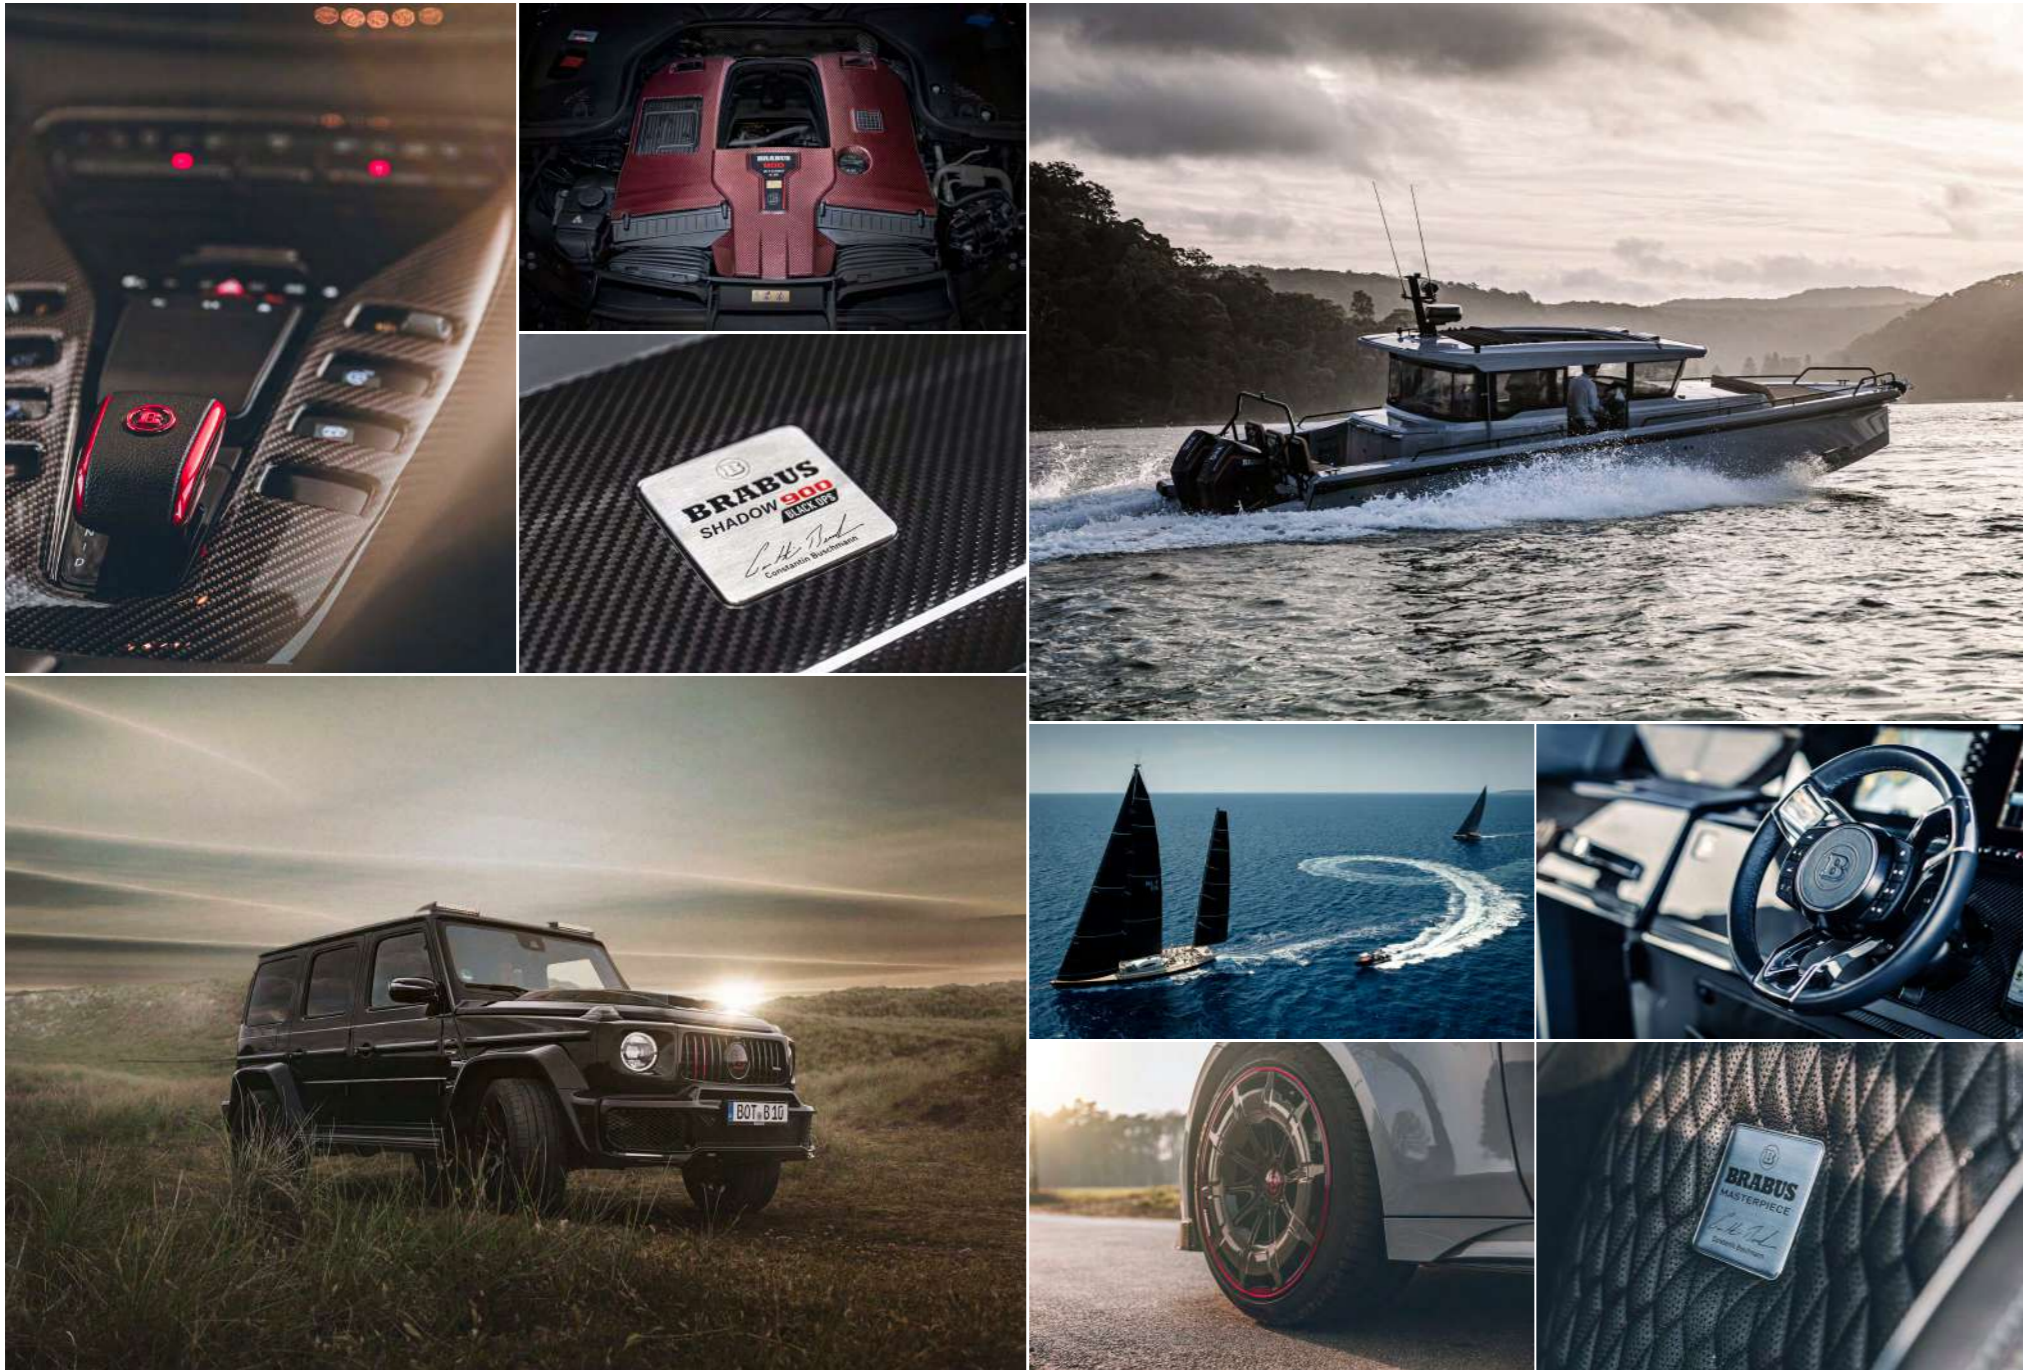

BRABUS
MARINE

BRABUS SHADOW 300

BRABUS
MARINE

BRABUS PERFECTION & PASSION

BRABUS has been developing and building high-performance supercars for over 40 years; transforming vehicles of the Mercedes-Benz brand into stylish, unique vehicles – made in Germany. The world-renowned luxury mobility brand offers custom solutions for requests of any kind: From upgraded engines and elegantly styled aerodynamic enhancement concepts to expertly forged alloy wheels, as well as agile yet comfortable sport suspension systems and exclusive interior designs at only the highest level of craftsmanship.

BRABUS

REDEFINING PERFORMANCE DAY BOATING

BRABUS Marine is the result of the cutting-edge alliance between two of the most renowned companies in their respective genres. Bringing together the long-established, high-performance luxury automotive car producer BRABUS and the award-winning Finnish boat builder Axopar Boats, to redefine luxury day boating through a range of ultra-exclusive and exciting powerboats.

BRABUS
MARINE

THE CORE OF BRABUS MARINE

As one of the world's most iconic boat brands specializing in luxury products for markets around the world, BRABUS Marine focuses on several key principles:

PERFORMANCE – All of our boats are characterized by superior performance courtesy of the latest high-tech engine technology. Through an unwavering commitment to perfection and a pursuit to redefine the superlative, the BRABUS Shadow range offers exceptional in-class power, an unparalleled driving experience and endless “go-anywhere” capabilities.

PICTURE PRESENTED WITH BRABUS SHADOW 300 CROSS-TOP
EDITION ONE W. PRE-LAUNCHED HULL GRAPHICS

BRABUS SHADOW 300 CROSS TOP

This ultra-agile high-performer strikingly delivers BRABUS' signature One-Second-Wow-Factor through its extravagant looks and multifunctional design, combining an unparalleled driving experience, next-level agility and easy handling like no other day boat in its size and class range.